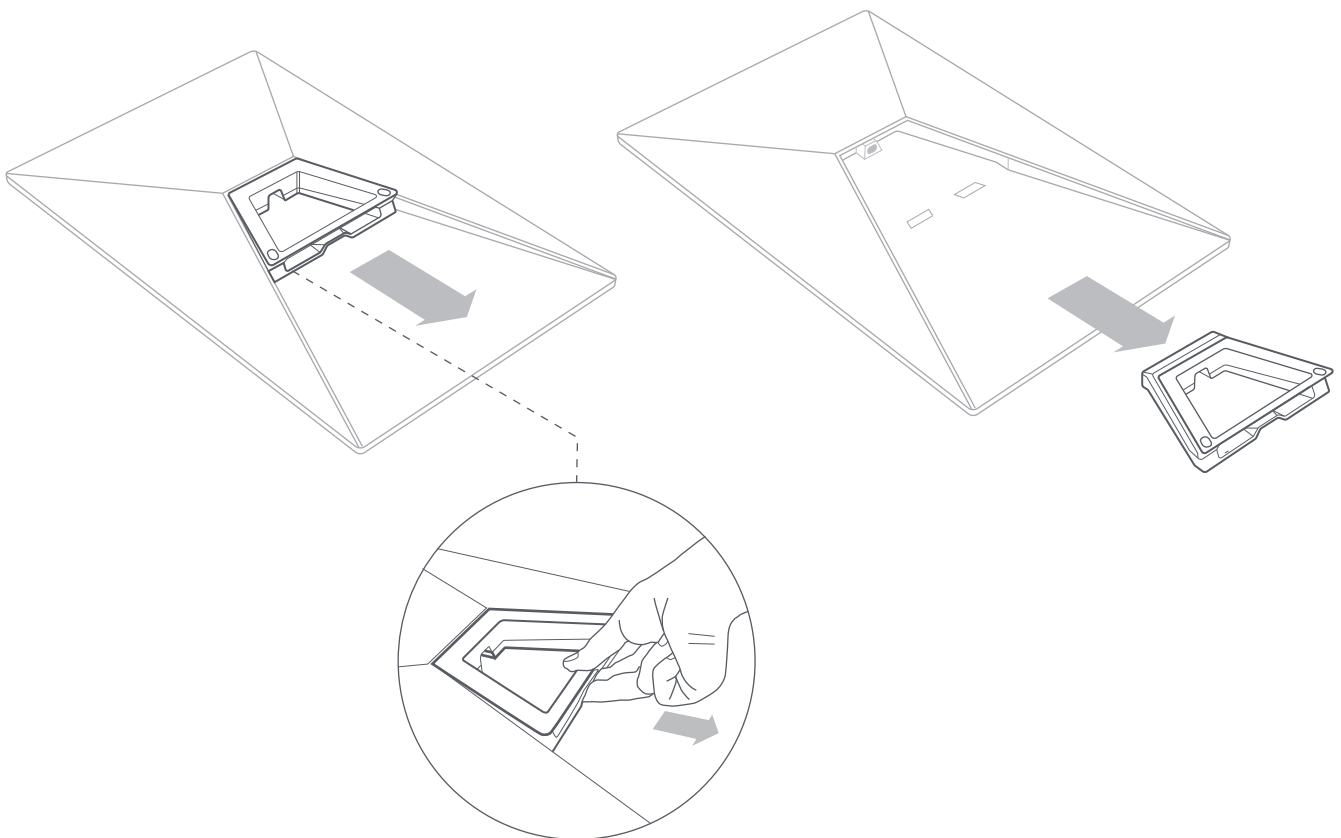

STARLINK | STANDARD SPECIFICATIONS

What's In The Box

Standard

Kickstand

Gen 3 Router

Starlink Cable

15 m
(49.2 ft)

AC Power Cable

1.5 m
(4.92 ft)

Power Supply

1.5 m
(4.92 ft)

Package Weight: 6.73 kg (14.83 lbs)

Package Dimensions: 652.4 x 451.7 x 97.9 mm (25.69 x 17.78 x 3.84 in)

Antenna	Electronic Phased Array
Field of View	110°
Orientation	Software Assisted Manual Orienting
Weight	2.9 kg (6.4 lb) 3.2 kg (7 lb) with Kickstand 3.8 kg (8.3 lb) with Kickstand & 15 m Cable
Environmental Rating	IP67 Type 4
Operating Temperature	-30°C to 50°C (-22°F to 122°F)
Wind Speed	Operational: 96 kph+ (60 mph+)
Snow Melt Capability	Up to 40 mm / hour (1.5 in / hour)
Power Consumption	Average: 75 - 100 W

Product Dimensions	43.4 x 298.6 x 120.4 mm (1.7 in x 11.76 in x 4.74 in)
Wi-Fi Technology	802.11 a/b/g/n/ac/ax
Generation	WiFi 6
Radio	Tri Band 4 x 4 MU-MIMO
Ethernet Ports	Two (2) Latching Ethernet LAN ports with removable cover
Coverage	Up to 297 m ² (3,200 ft ²)
Operating Temperature	-30°C to 50°C (-22°F to 122°F)
Weight	0.57 kg (1.25 lbs)
Security	WPA2
Environmental Rating	IP56 Rated (Water Resistant), configured for indoor use
Power Indicator	LED face plate, lower left corner of router
Mesh Compatibility	Compatible with Starlink Gen 2 and Gen 3 Mesh Nodes, up to 3 Starlink Mesh Nodes
	*Not compatible with 3rd party mesh systems
Devices	Connect up to 235 devices

Product Dimensions	173 x 93 x 35.75 mm (6.8 in x 3.66 in x 1.4 in)
Weight	0.65 kg (1.43 lbs)
Environmental Rating	IP66 Type 4
Operating Temperature	-30°C to 60°C (-22 to 140°F)
Power Specifications	100-240V ~ 2.5A 50 - 60 Hz