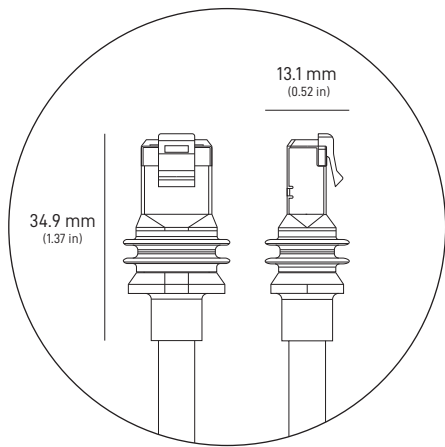

STARLINK | STANDARD SPECIFICATIONS

What's In The Box

Standard

Kickstand

Gen 3 Router

Starlink Cable

15 m
(49.2 ft)

AC Power Cable

1.5 m
(4.92 ft)

Power Supply

1.5 m
(4.92 ft)

Package Weight: 6.73 kg (14.83 lbs)

Package Dimensions: 652.4 x 451.7 x 97.9 mm (25.69 x 17.78 x 3.84 in)

Antenna	Electronic Phased Array
Field of View	110°
Orientation	Software Assisted Manual Orienting
Weight	2.9 kg (6.4 lb) 3.2 kg (7 lb) with Kickstand 3.8 kg (8.3 lb) with Kickstand & 15 m Cable
Environmental Rating	IP67 Type 4
Operating Temperature	-30°C to 50°C (-22°F to 122°F)
Wind Speed	Operational: 96 kph+ (60 mph+)
Snow Melt Capability	Up to 40 mm / hour (1.5 in / hour)
Power Consumption	Average: 75 - 100 W

Product Dimensions	43.4 x 298.6 x 120.4 mm (1.7 in x 11.76 in x 4.74 in)
Wi-Fi Technology	802.11 a/b/g/n/ac/ax
Generation	WiFi 6
Radio	Tri Band 4 x 4 MU-MIMO
Ethernet Ports	Two (2) Latching Ethernet LAN ports with removable cover
Coverage	Up to 297 m ² (3,200 ft ²)
Operating Temperature	-30°C to 50°C (-22°F to 122°F)
Weight	0.57 kg (1.25 lbs)
Security	WPA2
Environmental Rating	IP56 Rated (Water Resistant), configured for indoor use
Power Indicator	LED face plate, lower left corner of router
Mesh Compatibility	Compatible with Starlink Gen 2 and Gen 3 Mesh Nodes, up to 3 Starlink Mesh Nodes
	*Not compatible with 3rd party mesh systems
Devices	Connect up to 235 devices

Product Dimensions	173 x 93 x 35.75 mm (6.8 in x 3.66 in x 1.4 in)
Weight	0.65 kg (1.43 lbs)
Environmental Rating	IP66 Type 4
Operating Temperature	-30°C to 60°C (-22 to 140°F)
Power Specifications	100-240V ~ 2.5A 50 - 60 Hz