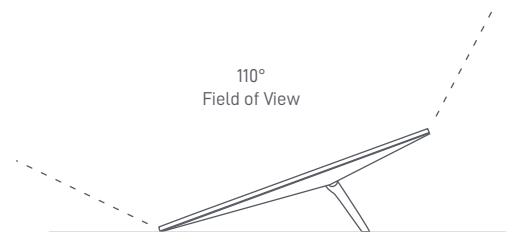

1.5 m
(4.92 ft)

Power Supply

1.5 m
(4.92 ft)

Package Weight: 6.73 kg (14.83 lbs)

Package Dimensions: 652.4 x 451.7 x 97.9 mm (25.69 x 17.78 x 3.84 in)

Antenna	Electronic Phased Array
Field of View	110°
Orientation	Software Assisted Manual Orienting
Weight	2.9 kg (6.4 lb) 3.2 kg (7 lb) with Kickstand 3.8 kg (8.3 lb) with Kickstand & 15 m Cable
Environmental Rating	IP67 Type 4
Operating Temperature	-30°C to 50°C (-22°F to 122°F)
Wind Speed	Operational: 96 kph+ (60 mph+)
Snow Melt Capability	Up to 40 mm / hour (1.5 in / hour)
Power Consumption	Average: 75 - 100 W

Product Dimensions	43.4 x 298.6 x 120.4 mm (1.7 in x 11.76 in x 4.74 in)
Wi-Fi Technology	802.11 a/b/g/n/ac/ax
Generation	WiFi 6
Radio	Tri Band 4 x 4 MU-MIMO
Ethernet Ports	Two (2) Latching Ethernet LAN ports with removable cover
Coverage	Up to 297 m ² (3,200 ft ²)
Operating Temperature	-30°C to 50°C (-22°F to 122°F)
Weight	0.57 kg (1.25 lbs)
Security	WPA2
Environmental Rating	IP56 Rated (Water Resistant), configured for indoor use
Power Indicator	LED face plate, lower left corner of router
Mesh Compatibility	Compatible with Starlink Gen 2 and Gen 3 Mesh Nodes, up to 3 Starlink Mesh Nodes
	*Not compatible with 3rd party mesh systems
Devices	Connect up to 235 devices

Product Dimensions	173 x 93 x 35.75 mm (6.8 in x 3.66 in x 1.4 in)
Weight	0.65 kg (1.43 lbs)
Environmental Rating	IP66 Type 4
Operating Temperature	-30°C to 60°C (-22 to 140°F)
Power Specifications	100-240V ~ 2.5A 50 - 60 Hz