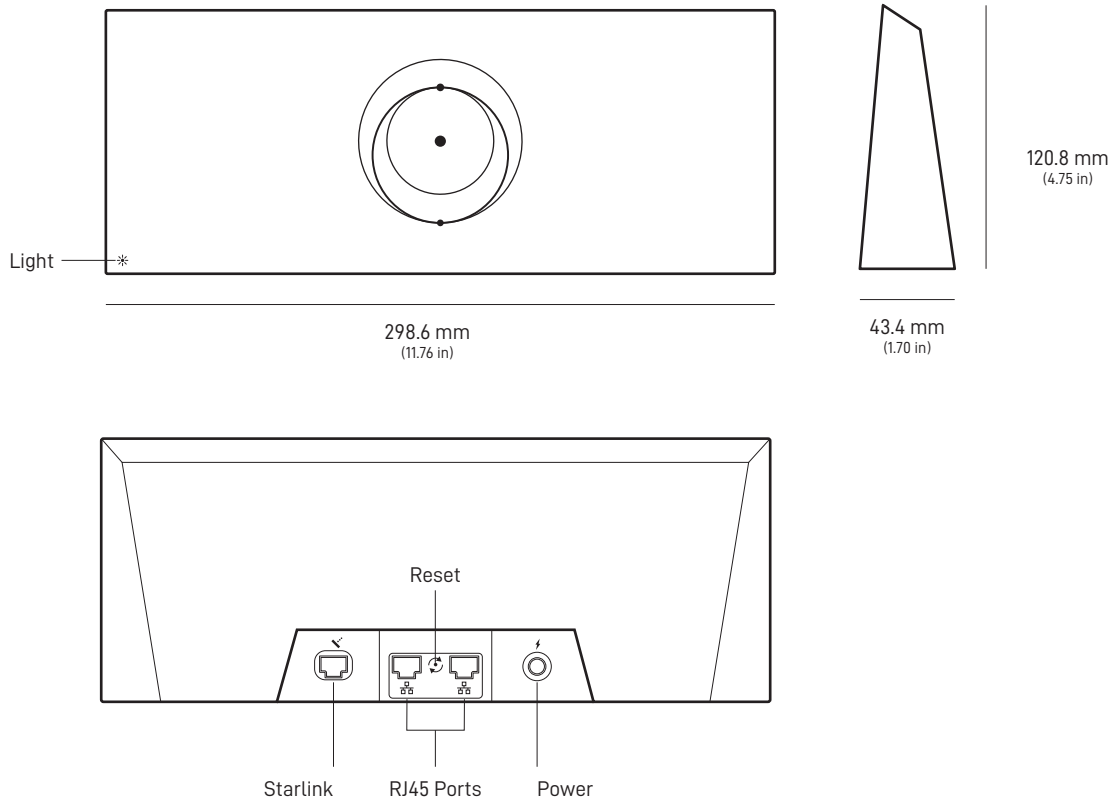

STARLINK | STANDARD SPECIFICATIONS

What's In The Box

Standard

Kickstand

Gen 3 Router

Starlink Cable

15 m
(49.2 ft)

AC Power Cable

1.5 m
(4.92 ft)

Power Supply

1.5 m
(4.92 ft)

Package Weight: 6.73 kg (14.83 lbs)

Package Dimensions: 652.4 x 451.7 x 97.9 mm (25.69 x 17.78 x 3.84 in)

Antenna	Electronic Phased Array
Field of View	110°
Orientation	Software Assisted Manual Orienting
Weight	2.9 kg (6.4 lb) 3.2 kg (7 lb) with Kickstand 3.8 kg (8.3 lb) with Kickstand & 15 m Cable
Environmental Rating	IP67 Type 4
Operating Temperature	-30°C to 50°C (-22°F to 122°F)
Wind Speed	Operational: 96 kph+ (60 mph+)
Snow Melt Capability	Up to 40 mm / hour (1.5 in / hour)
Power Consumption	Average: 75 - 100 W

Product Dimensions	43.4 x 298.6 x 120.4 mm (1.7 in x 11.76 in x 4.74 in)
Wi-Fi Technology	802.11 a/b/g/n/ac/ax
Generation	WiFi 6
Radio	Tri Band 4 x 4 MU-MIMO
Ethernet Ports	Two (2) Latching Ethernet LAN ports with removable cover
Coverage	Up to 297 m ² (3,200 ft ²)
Operating Temperature	-30°C to 50°C (-22°F to 122°F)
Weight	0.57 kg (1.25 lbs)
Security	WPA2
Environmental Rating	IP56 Rated (Water Resistant), configured for indoor use
Power Indicator	LED face plate, lower left corner of router
Mesh Compatibility	Compatible with Starlink Gen 2 and Gen 3 Mesh Nodes, up to 3 Starlink Mesh Nodes
	*Not compatible with 3rd party mesh systems
Devices	Connect up to 235 devices

Product Dimensions	173 x 93 x 35.75 mm (6.8 in x 3.66 in x 1.4 in)
Weight	0.65 kg (1.43 lbs)
Environmental Rating	IP66 Type 4
Operating Temperature	-30°C to 60°C (-22 to 140°F)
Power Specifications	100-240V ~ 2.5A 50 - 60 Hz