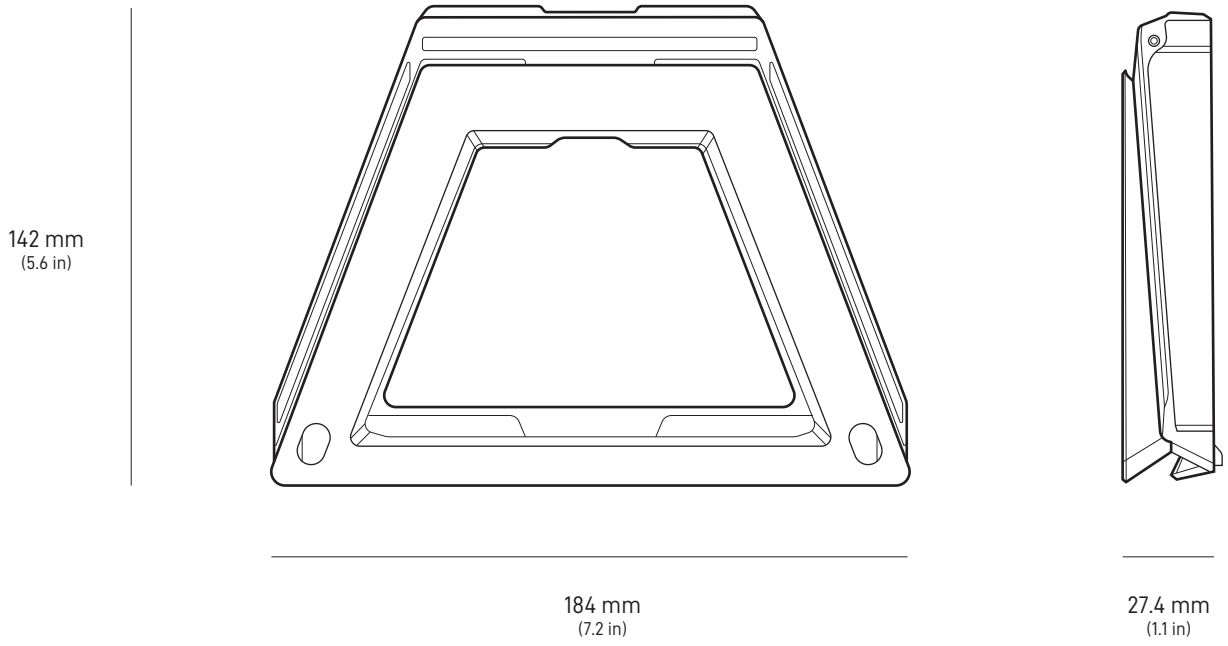

STARLINK | STANDARD SPECIFICATIONS

What's In The Box

Standard

Kickstand

Gen 3 Router

Starlink Cable

15 m
(49.2 ft)

AC Power Cable

1.5 m
(4.92 ft)

Power Supply

1.5 m
(4.92 ft)

Package Weight: 6.73 kg (14.83 lbs)

Package Dimensions: 652.4 x 451.7 x 97.9 mm (25.69 x 17.78 x 3.84 in)

Antenna	Electronic Phased Array
Field of View	110°
Orientation	Software Assisted Manual Orienting
Weight	2.9 kg (6.4 lb) 3.2 kg (7 lb) with Kickstand 3.8 kg (8.3 lb) with Kickstand & 15 m Cable
Environmental Rating	IP67 Type 4
Operating Temperature	-30°C to 50°C (-22°F to 122°F)
Wind Speed	Operational: 96 kph+ (60 mph+)
Snow Melt Capability	Up to 40 mm / hour (1.5 in / hour)
Power Consumption	Average: 75 - 100 W

Product Dimensions	43.4 x 298.6 x 120.4 mm (1.7 in x 11.76 in x 4.74 in)
Wi-Fi Technology	802.11 a/b/g/n/ac/ax
Generation	WiFi 6
Radio	Tri Band 4 x 4 MU-MIMO
Ethernet Ports	Two (2) Latching Ethernet LAN ports with removable cover
Coverage	Up to 297 m ² (3,200 ft ²)
Operating Temperature	-30°C to 50°C (-22°F to 122°F)
Weight	0.57 kg (1.25 lbs)
Security	WPA2
Environmental Rating	IP56 Rated (Water Resistant), configured for indoor use
Power Indicator	LED face plate, lower left corner of router
Mesh Compatibility	Compatible with Starlink Gen 2 and Gen 3 Mesh Nodes, up to 3 Starlink Mesh Nodes
	*Not compatible with 3rd party mesh systems
Devices	Connect up to 235 devices

Product Dimensions	173 x 93 x 35.75 mm (6.8 in x 3.66 in x 1.4 in)
Weight	0.65 kg (1.43 lbs)
Environmental Rating	IP66 Type 4
Operating Temperature	-30°C to 60°C (-22 to 140°F)
Power Specifications	100-240V ~ 2.5A 50 - 60 Hz