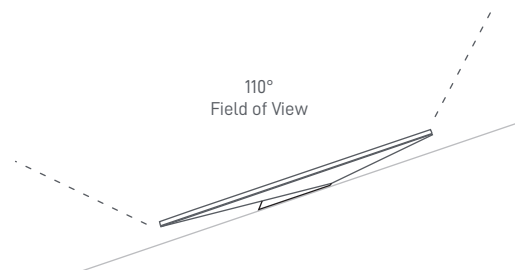

STARLINK | STANDARD SPECIFICATIONS

What's In The Box

Standard

Kickstand

Gen 3 Router

Starlink Cable

15 m
(49.2 ft)

AC Power Cable

1.5 m
(4.92 ft)

Power Supply

1.5 m
(4.92 ft)

Package Weight: 6.73 kg (14.83 lbs)

Package Dimensions: 652.4 x 451.7 x 97.9 mm (25.69 x 17.78 x 3.84 in)

Antenna	Electronic Phased Array
Field of View	110°
Orientation	Software Assisted Manual Orienting
Weight	2.9 kg (6.4 lb) 3.2 kg (7 lb) with Kickstand 3.8 kg (8.3 lb) with Kickstand & 15 m Cable
Environmental Rating	IP67 Type 4
Operating Temperature	-30°C to 50°C (-22°F to 122°F)
Wind Speed	Operational: 96 kph+ (60 mph+)
Snow Melt Capability	Up to 40 mm / hour (1.5 in / hour)
Power Consumption	Average: 75 - 100 W

Product Dimensions	43.4 x 298.6 x 120.4 mm (1.7 in x 11.76 in x 4.74 in)
Wi-Fi Technology	802.11 a/b/g/n/ac/ax
Generation	WiFi 6
Radio	Tri Band 4 x 4 MU-MIMO
Ethernet Ports	Two (2) Latching Ethernet LAN ports with removable cover
Coverage	Up to 297 m ² (3,200 ft ²)
Operating Temperature	-30°C to 50°C (-22°F to 122°F)
Weight	0.57 kg (1.25 lbs)
Security	WPA2
Environmental Rating	IP56 Rated (Water Resistant), configured for indoor use
Power Indicator	LED face plate, lower left corner of router
Mesh Compatibility	Compatible with Starlink Gen 2 and Gen 3 Mesh Nodes, up to 3 Starlink Mesh Nodes
	*Not compatible with 3rd party mesh systems
Devices	Connect up to 235 devices

Product Dimensions	173 x 93 x 35.75 mm (6.8 in x 3.66 in x 1.4 in)
Weight	0.65 kg (1.43 lbs)
Environmental Rating	IP66 Type 4
Operating Temperature	-30°C to 60°C (-22 to 140°F)
Power Specifications	100-240V ~ 2.5A 50 - 60 Hz