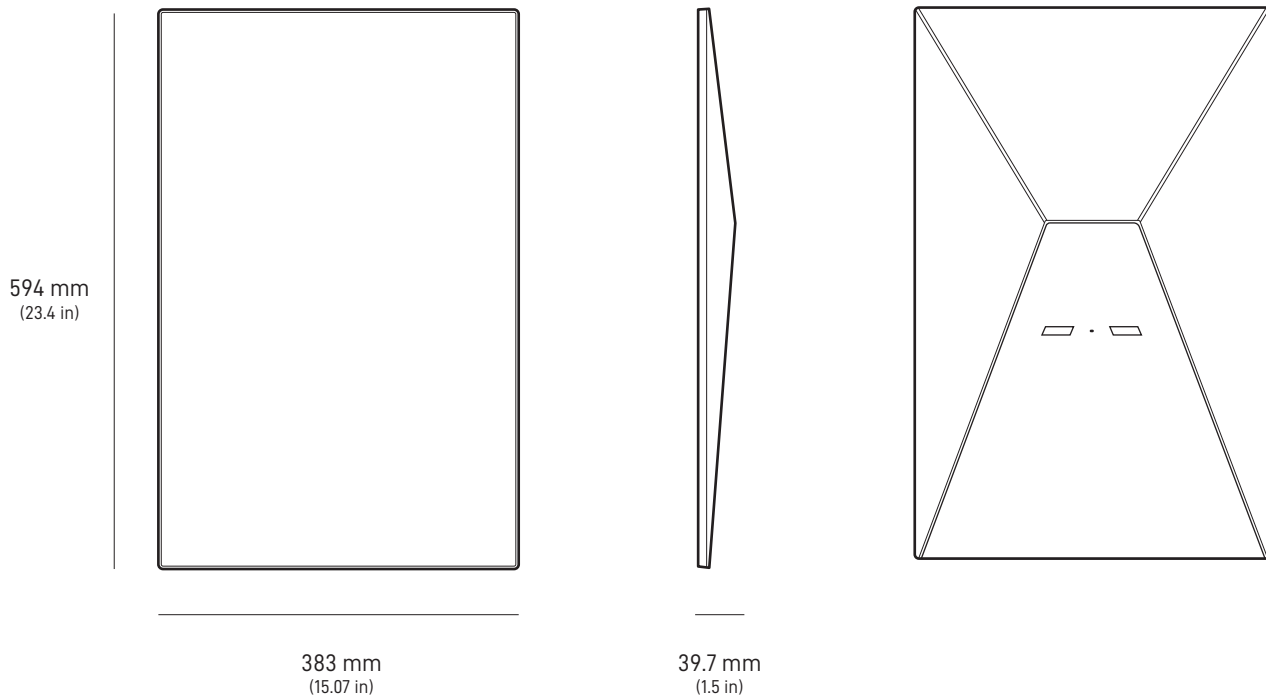

STARLINK | STANDARD SPECIFICATIONS

What's In The Box

Standard

Kickstand

Gen 3 Router

Starlink Cable

15 m
(49.2 ft)

AC Power Cable

1.5 m
(4.92 ft)

Power Supply

1.5 m
(4.92 ft)

Package Weight: 6.73 kg (14.83 lbs)

Package Dimensions: 652.4 x 451.7 x 97.9 mm (25.69 x 17.78 x 3.84 in)

Antenna	Electronic Phased Array
Field of View	110°
Orientation	Software Assisted Manual Orienting
Weight	2.9 kg (6.4 lb) 3.2 kg (7 lb) with Kickstand 3.8 kg (8.3 lb) with Kickstand & 15 m Cable
Environmental Rating	IP67 Type 4
Operating Temperature	-30°C to 50°C (-22°F to 122°F)
Wind Speed	Operational: 96 kph+ (60 mph+)
Snow Melt Capability	Up to 40 mm / hour (1.5 in / hour)
Power Consumption	Average: 75 - 100 W

Product Dimensions	43.4 x 298.6 x 120.4 mm (1.7 in x 11.76 in x 4.74 in)
Wi-Fi Technology	802.11 a/b/g/n/ac/ax
Generation	WiFi 6
Radio	Tri Band 4 x 4 MU-MIMO
Ethernet Ports	Two (2) Latching Ethernet LAN ports with removable cover
Coverage	Up to 297 m ² (3,200 ft ²)
Operating Temperature	-30°C to 50°C (-22°F to 122°F)
Weight	0.57 kg (1.25 lbs)
Security	WPA2
Environmental Rating	IP56 Rated (Water Resistant), configured for indoor use
Power Indicator	LED face plate, lower left corner of router
Mesh Compatibility	Compatible with Starlink Gen 2 and Gen 3 Mesh Nodes, up to 3 Starlink Mesh Nodes
	*Not compatible with 3rd party mesh systems
Devices	Connect up to 235 devices

Product Dimensions	173 x 93 x 35.75 mm (6.8 in x 3.66 in x 1.4 in)
Weight	0.65 kg (1.43 lbs)
Environmental Rating	IP66 Type 4
Operating Temperature	-30°C to 60°C (-22 to 140°F)
Power Specifications	100-240V ~ 2.5A 50 - 60 Hz