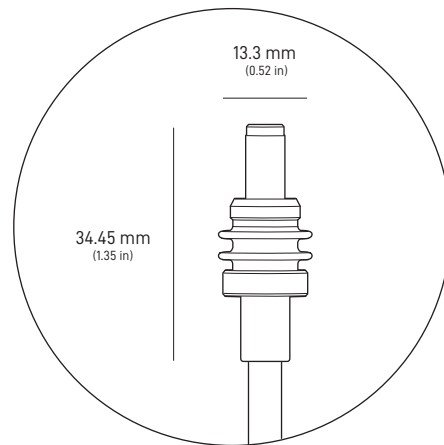

STARLINK | STANDARD SPECIFICATIONS

What's In The Box

Standard

Kickstand

Gen 3 Router

Starlink Cable

15 m
(49.2 ft)

AC Power Cable

1.5 m
(4.92 ft)

Power Supply

1.5 m
(4.92 ft)

Package Weight: 6.73 kg (14.83 lbs)

Package Dimensions: 652.4 x 451.7 x 97.9 mm (25.69 x 17.78 x 3.84 in)

Antenna	Electronic Phased Array
Field of View	110°
Orientation	Software Assisted Manual Orienting
Weight	2.9 kg (6.4 lb) 3.2 kg (7 lb) with Kickstand 3.8 kg (8.3 lb) with Kickstand & 15 m Cable
Environmental Rating	IP67 Type 4
Operating Temperature	-30°C to 50°C (-22°F to 122°F)
Wind Speed	Operational: 96 kph+ (60 mph+)
Snow Melt Capability	Up to 40 mm / hour (1.5 in / hour)
Power Consumption	Average: 75 - 100 W

Product Dimensions	43.4 x 298.6 x 120.4 mm (1.7 in x 11.76 in x 4.74 in)
Wi-Fi Technology	802.11 a/b/g/n/ac/ax
Generation	WiFi 6
Radio	Tri Band 4 x 4 MU-MIMO
Ethernet Ports	Two (2) Latching Ethernet LAN ports with removable cover
Coverage	Up to 297 m ² (3,200 ft ²)
Operating Temperature	-30°C to 50°C (-22°F to 122°F)
Weight	0.57 kg (1.25 lbs)
Security	WPA2
Environmental Rating	IP56 Rated (Water Resistant), configured for indoor use
Power Indicator	LED face plate, lower left corner of router
Mesh Compatibility	Compatible with Starlink Gen 2 and Gen 3 Mesh Nodes, up to 3 Starlink Mesh Nodes
	*Not compatible with 3rd party mesh systems
Devices	Connect up to 235 devices

Product Dimensions	173 x 93 x 35.75 mm (6.8 in x 3.66 in x 1.4 in)
Weight	0.65 kg (1.43 lbs)
Environmental Rating	IP66 Type 4
Operating Temperature	-30°C to 60°C (-22 to 140°F)
Power Specifications	100-240V ~ 2.5A 50 - 60 Hz