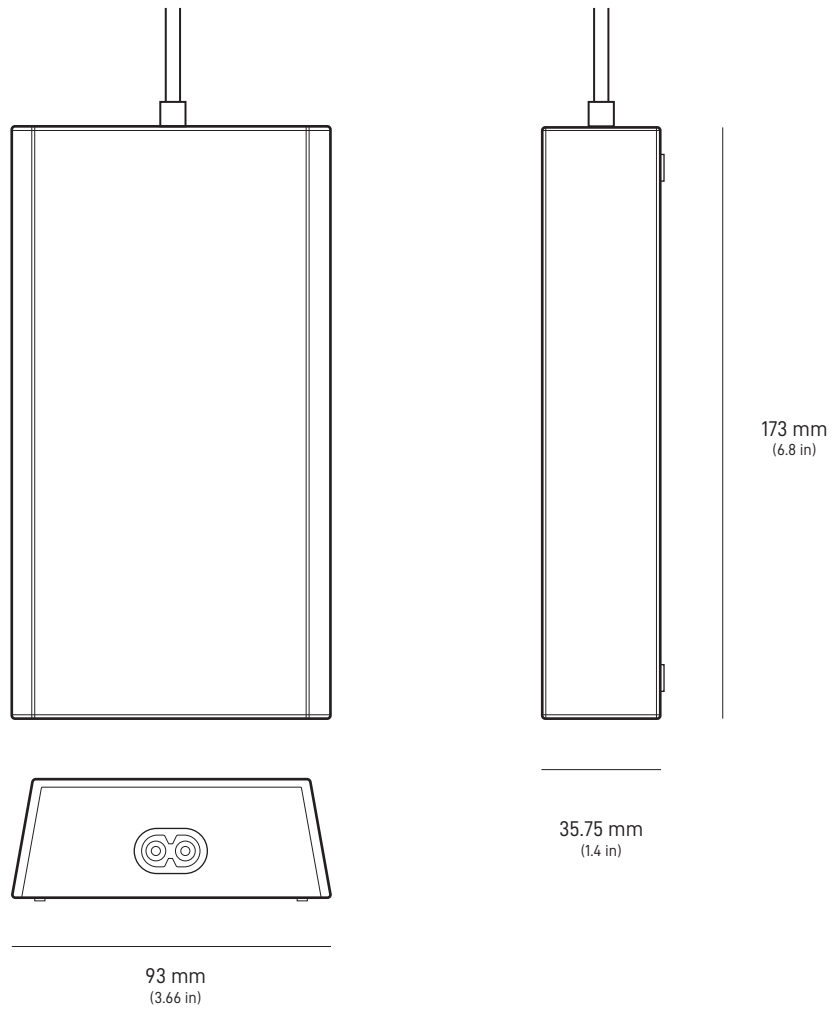

STARLINK | STANDARD SPECIFICATIONS

What's In The Box

Standard

Kickstand

Gen 3 Router

Starlink Cable

15 m
(49.2 ft)

AC Power Cable

1.5 m
(4.92 ft)

Power Supply

1.5 m
(4.92 ft)

Package Weight: 6.73 kg (14.83 lbs)

Package Dimensions: 652.4 x 451.7 x 97.9 mm (25.69 x 17.78 x 3.84 in)

Antenna	Electronic Phased Array
Field of View	110°
Orientation	Software Assisted Manual Orienting
Weight	2.9 kg (6.4 lb) 3.2 kg (7 lb) with Kickstand 3.8 kg (8.3 lb) with Kickstand & 15 m Cable
Environmental Rating	IP67 Type 4
Operating Temperature	-30°C to 50°C (-22°F to 122°F)
Wind Speed	Operational: 96 kph+ (60 mph+)
Snow Melt Capability	Up to 40 mm / hour (1.5 in / hour)
Power Consumption	Average: 75 - 100 W

Product Dimensions	43.4 x 298.6 x 120.4 mm (1.7 in x 11.76 in x 4.74 in)
Wi-Fi Technology	802.11 a/b/g/n/ac/ax
Generation	WiFi 6
Radio	Tri Band 4 x 4 MU-MIMO
Ethernet Ports	Two (2) Latching Ethernet LAN ports with removable cover
Coverage	Up to 297 m ² (3,200 ft ²)
Operating Temperature	-30°C to 50°C (-22°F to 122°F)
Weight	0.57 kg (1.25 lbs)
Security	WPA2
Environmental Rating	IP56 Rated (Water Resistant), configured for indoor use
Power Indicator	LED face plate, lower left corner of router
Mesh Compatibility	Compatible with Starlink Gen 2 and Gen 3 Mesh Nodes, up to 3 Starlink Mesh Nodes
	*Not compatible with 3rd party mesh systems
Devices	Connect up to 235 devices

Product Dimensions	173 x 93 x 35.75 mm (6.8 in x 3.66 in x 1.4 in)
Weight	0.65 kg (1.43 lbs)
Environmental Rating	IP66 Type 4
Operating Temperature	-30°C to 60°C (-22 to 140°F)
Power Specifications	100-240V ~ 2.5A 50 - 60 Hz