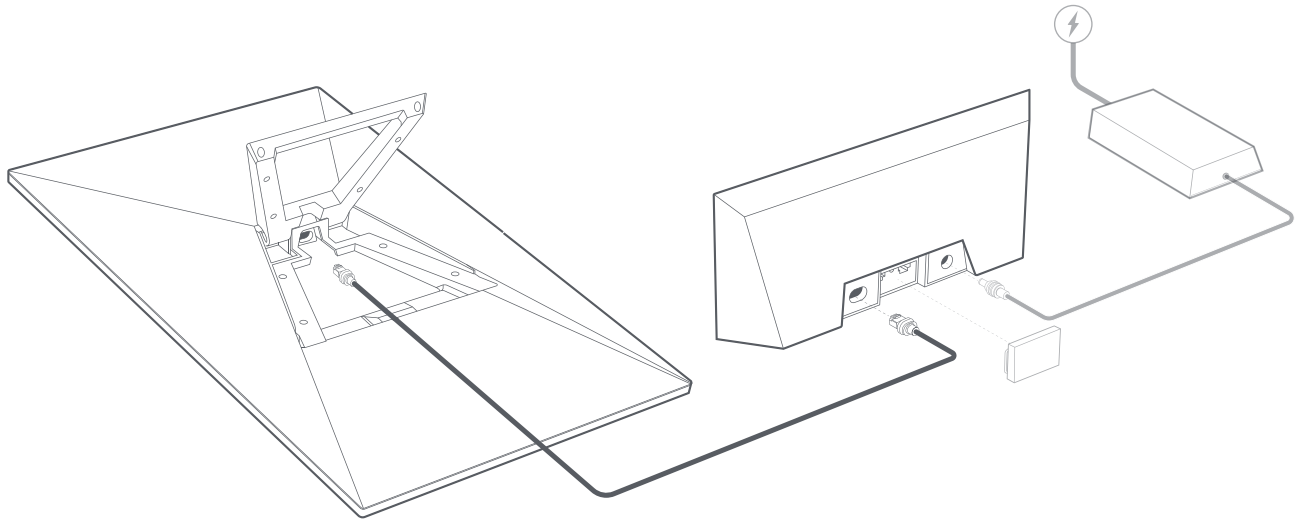

STARLINK | STANDARD SPECIFICATIONS

What's In The Box

Standard

Kickstand

Gen 3 Router

Starlink Cable

15 m
(49.2 ft)

AC Power Cable

1.5 m
(4.92 ft)

Power Supply

1.5 m
(4.92 ft)

Package Weight: 6.73 kg (14.83 lbs)

Package Dimensions: 652.4 x 451.7 x 97.9 mm (25.69 x 17.78 x 3.84 in)

Antenna	Electronic Phased Array
Field of View	110°
Orientation	Software Assisted Manual Orienting
Weight	2.9 kg (6.4 lb) 3.2 kg (7 lb) with Kickstand 3.8 kg (8.3 lb) with Kickstand & 15 m Cable
Environmental Rating	IP67 Type 4
Operating Temperature	-30°C to 50°C (-22°F to 122°F)
Wind Speed	Operational: 96 kph+ (60 mph+)
Snow Melt Capability	Up to 40 mm / hour (1.5 in / hour)
Power Consumption	Average: 75 - 100 W

Product Dimensions	43.4 x 298.6 x 120.4 mm (1.7 in x 11.76 in x 4.74 in)
Wi-Fi Technology	802.11 a/b/g/n/ac/ax
Generation	WiFi 6
Radio	Tri Band 4 x 4 MU-MIMO
Ethernet Ports	Two (2) Latching Ethernet LAN ports with removable cover
Coverage	Up to 297 m ² (3,200 ft ²)
Operating Temperature	-30°C to 50°C (-22°F to 122°F)
Weight	0.57 kg (1.25 lbs)
Security	WPA2
Environmental Rating	IP56 Rated (Water Resistant), configured for indoor use
Power Indicator	LED face plate, lower left corner of router
Mesh Compatibility	Compatible with Starlink Gen 2 and Gen 3 Mesh Nodes, up to 3 Starlink Mesh Nodes
	*Not compatible with 3rd party mesh systems
Devices	Connect up to 235 devices

Product Dimensions	173 x 93 x 35.75 mm (6.8 in x 3.66 in x 1.4 in)
Weight	0.65 kg (1.43 lbs)
Environmental Rating	IP66 Type 4
Operating Temperature	-30°C to 60°C (-22 to 140°F)
Power Specifications	100-240V ~ 2.5A 50 - 60 Hz