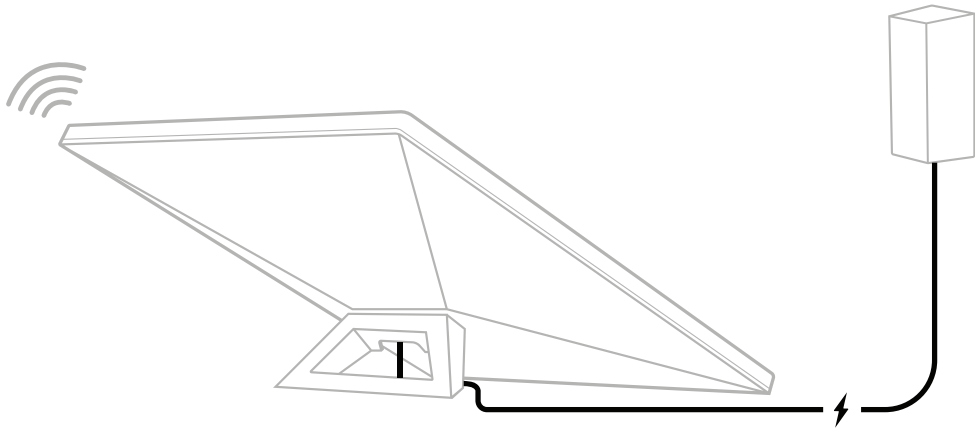

STARLINK | MGA DETALYE NG MINI

Ano ang Laman ng Kahon

Starlink na may Integrated WiFi

Kickstand

Pipe Adapter at Flat Mount

DC Power Cable  
15 m  
(49.2 ft)

Power Supply

Starlink Plug

**Timbang ng Package:** 2.89 kg (6.37 lbs)

**Sukat ng Package:** 430 x 334 x 79 mm (16.92 x 13.14 x 3.11 in)

<b>Antenna</b>	Electronic Phased Array
<b>Field of View</b>	110°
<b>Orientation</b>	Software Assisted Manual Orienting
<b>Timbang</b>	1.10 kg (2.43 lb) 1.16 kg (2.56 lb) kapag may Kickstand 1.53 kg (3.37 lb) kapag may Kickstand at 15 m Cable
<b>Environmental Rating</b>	IP67 Type 4 na may naka-install na DC Power Cable at Starlink Plug/Cable
<b>Operating Temperature</b>	-30°C hanggang 50°C (-22°F hanggang 122°F)
<b>Bilis ng Hangin</b>	Operational: 96 kph+ (60 mph+)
<b>Snow Melt Capability</b>	Hanggang 25mm/oras (1 in/oras)
<b>Power Consumption</b>	Average: 25-40W
<b>Input Rating</b>	12-48V 60W
<b>USB PD Requirement</b>	100W, 20V/5A Minimum (na may Starlink USB-C para sa Barrel Jack Cable Accessory)

<b>Wi-Fi Technology</b>	802.11a/b/g/n/ac
<b>Generation</b>	WiFi 5
<b>Radio</b>	Dual Band 3 x 3 MU-MIMO
<b>Mga Ethernet Port</b>	Isang (1) Latching Ethernet LAN port na may Starlink Plug
<b>Coverage</b>	Hanggang 112 m <sup>2</sup> (1,200 ft <sup>2</sup> )
<b>Seguridad</b>	WPA2
<b>Power Indicator</b>	LED   face plate sa likod, sa kaliwang sulok sa ibaba
<b>Compatibility ng Mesh</b>	Compatible sa lahat ng Starlink mesh system *Hindi compatible sa mga 3rd party mesh system
<b>Mga Device</b>	Makakakonekta ang hanggang 128 device

<b>Sukat ng Produkto</b>	91 x 44 x 51 mm (3.6 in x 1.7 in x 2.0 in)
<b>Timbang</b>	0.2 kg (0.44 lbs)
<b>Environmental Rating</b>	IP66 Type 4
<b>Operating Temperature</b>	-30°C hanggang 50°C (-22°F hanggang 122°F)
<b>Mga Detalye ng Power</b>	100–240V ~ 1.6A 50–60 Hz