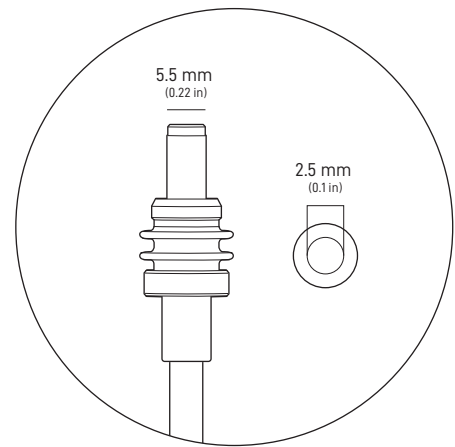

STARLINK | MGA DETALYE NG MINI

Ano ang Laman ng Kahon

Starlink na may Integrated WiFi

Kickstand

Pipe Adapter at Flat Mount

DC Power Cable  
15 m  
(49.2 ft)

Power Supply

Starlink Plug

**Timbang ng Package:** 2.89 kg (6.37 lbs)

**Sukat ng Package:** 430 x 334 x 79 mm (16.92 x 13.14 x 3.11 in)

<b>Antenna</b>	Electronic Phased Array
<b>Field of View</b>	110°
<b>Orientation</b>	Software Assisted Manual Orienting
<b>Timbang</b>	1.10 kg (2.43 lb) 1.16 kg (2.56 lb) kapag may Kickstand 1.53 kg (3.37 lb) kapag may Kickstand at 15 m Cable
<b>Environmental Rating</b>	IP67 Type 4 na may naka-install na DC Power Cable at Starlink Plug/Cable
<b>Operating Temperature</b>	-30°C hanggang 50°C (-22°F hanggang 122°F)
<b>Bilis ng Hangin</b>	Operational: 96 kph+ (60 mph+)
<b>Snow Melt Capability</b>	Hanggang 25mm/oras (1 in/oras)
<b>Power Consumption</b>	Average: 25-40W
<b>Input Rating</b>	12-48V 60W
<b>USB PD Requirement</b>	100W, 20V/5A Minimum (na may Starlink USB-C para sa Barrel Jack Cable Accessory)

<b>Sukat ng Produkto</b>	91 x 44 x 51 mm (3.6 in x 1.7 in x 2.0 in)
<b>Timbang</b>	0.2 kg (0.44 lbs)
<b>Environmental Rating</b>	IP66 Type 4
<b>Operating Temperature</b>	-30°C hanggang 50°C (-22°F hanggang 122°F)
<b>Mga Detalye ng Power</b>	100–240V ~ 1.6A 50–60 Hz

103.5 mm  
(4.07 in)

58.1 mm  
(2.29 in)

172.7 mm  
(6.8 in)

83.9 mm  
(3.3 in)

41.9 mm  
(1.65 in)

66.1 mm  
(2.6 in)