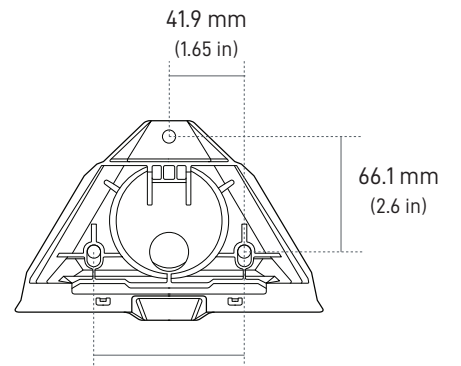

STARLINK | MGA DETALYE NG MINI

Ano ang Laman ng Kahon

Starlink na may Integrated WiFi

Kickstand

Pipe Adapter at Flat Mount

DC Power Cable  
15 m  
(49.2 ft)

Power Supply

Starlink Plug

**Timbang ng Package:** 2.89 kg (6.37 lbs)

**Sukat ng Package:** 430 x 334 x 79 mm (16.92 x 13.14 x 3.11 in)

<b>Antenna</b>	Electronic Phased Array
<b>Field of View</b>	110°
<b>Orientation</b>	Software Assisted Manual Orienting
<b>Timbang</b>	1.10 kg (2.43 lb) 1.16 kg (2.56 lb) kapag may Kickstand 1.53 kg (3.37 lb) kapag may Kickstand at 15 m Cable
<b>Environmental Rating</b>	IP67 Type 4 na may naka-install na DC Power Cable at Starlink Plug/Cable
<b>Operating Temperature</b>	-30°C hanggang 50°C (-22°F hanggang 122°F)
<b>Bilis ng Hangin</b>	Operational: 96 kph+ (60 mph+)
<b>Snow Melt Capability</b>	Hanggang 25mm/oras (1 in/oras)
<b>Power Consumption</b>	Average: 25-40W
<b>Input Rating</b>	12-48V 60W
<b>USB PD Requirement</b>	100W, 20V/5A Minimum (na may Starlink USB-C para sa Barrel Jack Cable Accessory)

<b>Sukat ng Produkto</b>	91 x 44 x 51 mm (3.6 in x 1.7 in x 2.0 in)
<b>Timbang</b>	0.2 kg (0.44 lbs)
<b>Environmental Rating</b>	IP66 Type 4
<b>Operating Temperature</b>	-30°C hanggang 50°C (-22°F hanggang 122°F)
<b>Mga Detalye ng Power</b>	100–240V ~ 1.6A 50–60 Hz

103.5 mm  
(4.07 in)

58.1 mm  
(2.29 in)

172.7 mm  
(6.8 in)

83.9 mm  
(3.3 in)

41.9 mm  
(1.65 in)

66.1 mm  
(2.6 in)