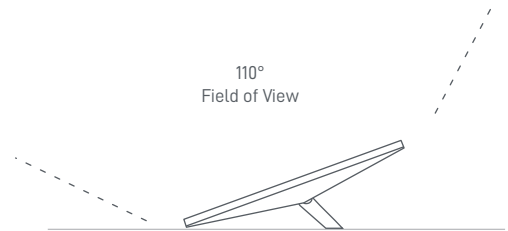

STARLINK | MGA DETALYE NG MINI

Ano ang Laman ng Kahon

Starlink na may Integrated WiFi

Kickstand

Pipe Adapter at Flat Mount

DC Power Cable  
15 m  
(49.2 ft)

Power Supply

Starlink Plug

**Timbang ng Package:** 2.89 kg (6.37 lbs)

**Sukat ng Package:** 430 x 334 x 79 mm (16.92 x 13.14 x 3.11 in)

<b>Antenna</b>	Electronic Phased Array
<b>Field of View</b>	110°
<b>Orientation</b>	Software Assisted Manual Orienting
<b>Timbang</b>	1.10 kg (2.43 lb) 1.16 kg (2.56 lb) kapag may Kickstand 1.53 kg (3.37 lb) kapag may Kickstand at 15 m Cable
<b>Environmental Rating</b>	IP67 Type 4 na may naka-install na DC Power Cable at Starlink Plug/Cable
<b>Operating Temperature</b>	-30°C hanggang 50°C (-22°F hanggang 122°F)
<b>Bilis ng Hangin</b>	Operational: 96 kph+ (60 mph+)
<b>Snow Melt Capability</b>	Hanggang 25mm/oras (1 in/oras)
<b>Power Consumption</b>	Average: 25-40W
<b>Input Rating</b>	12-48V 60W
<b>USB PD Requirement</b>	100W, 20V/5A Minimum (na may Starlink USB-C para sa Barrel Jack Cable Accessory)

<b>Sukat ng Produkto</b>	91 x 44 x 51 mm (3.6 in x 1.7 in x 2.0 in)
<b>Timbang</b>	0.2 kg (0.44 lbs)
<b>Environmental Rating</b>	IP66 Type 4
<b>Operating Temperature</b>	-30°C hanggang 50°C (-22°F hanggang 122°F)
<b>Mga Detalye ng Power</b>	100–240V ~ 1.6A 50–60 Hz

103.5 mm  
(4.07 in)

58.1 mm  
(2.29 in)

172.7 mm  
(6.8 in)

83.9 mm  
(3.3 in)

41.9 mm  
(1.65 in)

66.1 mm  
(2.6 in)