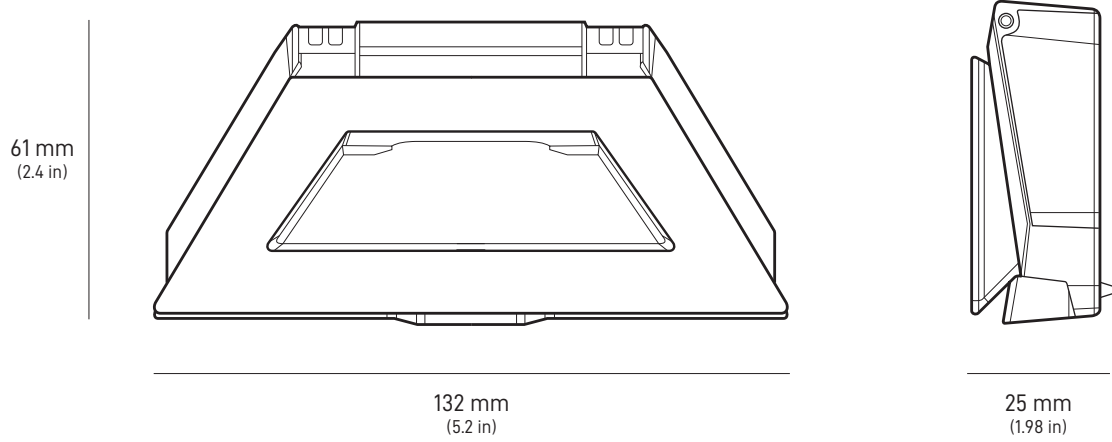

STARLINK | MGA DETALYE NG MINI

Ano ang Laman ng Kahon

Starlink na may Integrated WiFi

Kickstand

Pipe Adapter at Flat Mount

DC Power Cable  
15 m  
(49.2 ft)

Power Supply

Starlink Plug

**Timbang ng Package:** 2.89 kg (6.37 lbs)

**Sukat ng Package:** 430 x 334 x 79 mm (16.92 x 13.14 x 3.11 in)

<b>Antenna</b>	Electronic Phased Array
<b>Field of View</b>	110°
<b>Orientation</b>	Software Assisted Manual Orienting
<b>Timbang</b>	1.10 kg (2.43 lb) 1.16 kg (2.56 lb) kapag may Kickstand 1.53 kg (3.37 lb) kapag may Kickstand at 15 m Cable
<b>Environmental Rating</b>	IP67 Type 4 na may naka-install na DC Power Cable at Starlink Plug/Cable
<b>Operating Temperature</b>	-30°C hanggang 50°C (-22°F hanggang 122°F)
<b>Bilis ng Hangin</b>	Operational: 96 kph+ (60 mph+)
<b>Snow Melt Capability</b>	Hanggang 25mm/oras (1 in/oras)
<b>Power Consumption</b>	Average: 25-40W
<b>Input Rating</b>	12-48V 60W
<b>USB PD Requirement</b>	100W, 20V/5A Minimum (na may Starlink USB-C para sa Barrel Jack Cable Accessory)

<b>Sukat ng Produkto</b>	91 x 44 x 51 mm (3.6 in x 1.7 in x 2.0 in)
<b>Timbang</b>	0.2 kg (0.44 lbs)
<b>Environmental Rating</b>	IP66 Type 4
<b>Operating Temperature</b>	-30°C hanggang 50°C (-22°F hanggang 122°F)
<b>Mga Detalye ng Power</b>	100–240V ~ 1.6A 50–60 Hz

103.5 mm  
(4.07 in)

58.1 mm  
(2.29 in)

172.7 mm  
(6.8 in)

83.9 mm  
(3.3 in)

41.9 mm  
(1.65 in)

66.1 mm  
(2.6 in)