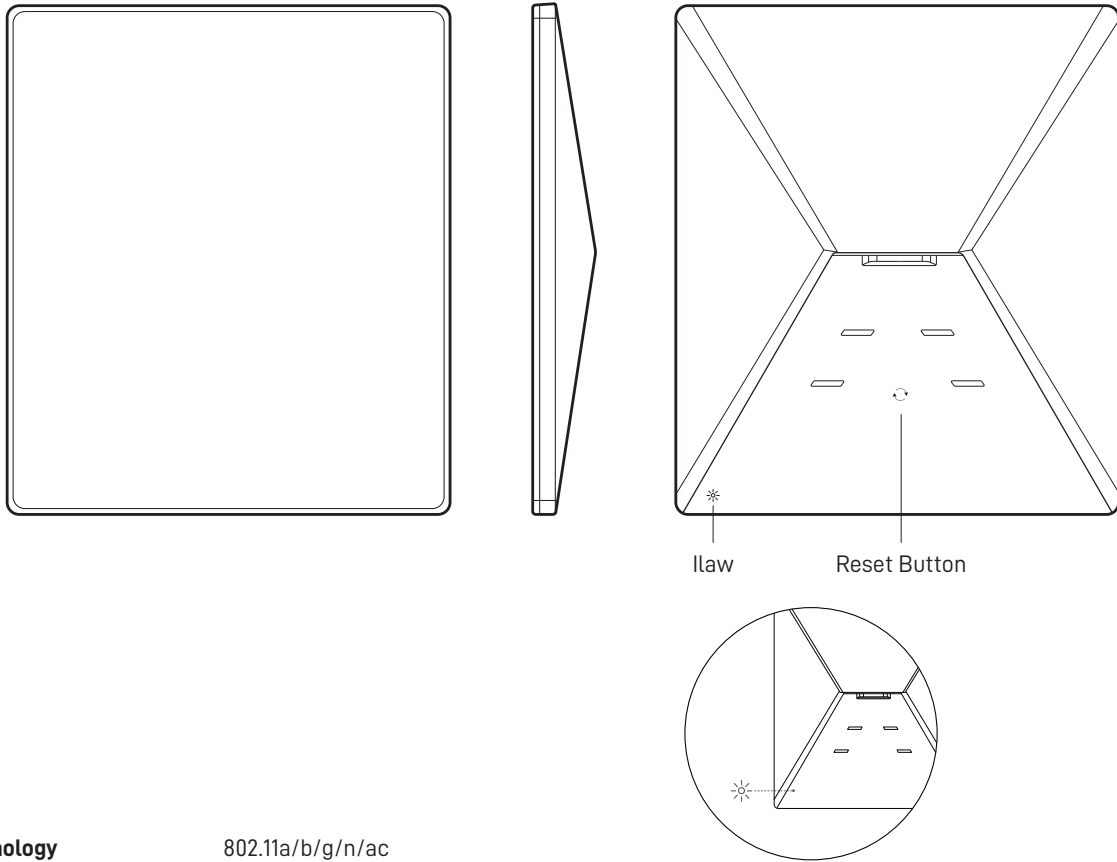

STARLINK | MGA DETALYE NG MINI

Ano ang Laman ng Kahon

Starlink na may Integrated WiFi

Kickstand

Pipe Adapter at Flat Mount

DC Power Cable  
15 m  
(49.2 ft)

Power Supply

Starlink Plug

**Timbang ng Package:** 2.89 kg (6.37 lbs)

**Sukat ng Package:** 430 x 334 x 79 mm (16.92 x 13.14 x 3.11 in)

<b>Antenna</b>	Electronic Phased Array
<b>Field of View</b>	110°
<b>Orientation</b>	Software Assisted Manual Orienting
<b>Timbang</b>	1.10 kg (2.43 lb) 1.16 kg (2.56 lb) kapag may Kickstand 1.53 kg (3.37 lb) kapag may Kickstand at 15 m Cable
<b>Environmental Rating</b>	IP67 Type 4 na may naka-install na DC Power Cable at Starlink Plug/Cable
<b>Operating Temperature</b>	-30°C hanggang 50°C (-22°F hanggang 122°F)
<b>Bilis ng Hangin</b>	Operational: 96 kph+ (60 mph+)
<b>Snow Melt Capability</b>	Hanggang 25mm/oras (1 in/oras)
<b>Power Consumption</b>	Average: 25-40W
<b>Input Rating</b>	12-48V 60W
<b>USB PD Requirement</b>	100W, 20V/5A Minimum (na may Starlink USB-C para sa Barrel Jack Cable Accessory)

<b>Sukat ng Produkto</b>	91 x 44 x 51 mm (3.6 in x 1.7 in x 2.0 in)
<b>Timbang</b>	0.2 kg (0.44 lbs)
<b>Environmental Rating</b>	IP66 Type 4
<b>Operating Temperature</b>	-30°C hanggang 50°C (-22°F hanggang 122°F)
<b>Mga Detalye ng Power</b>	100–240V ~ 1.6A 50–60 Hz

103.5 mm  
(4.07 in)

58.1 mm  
(2.29 in)

172.7 mm  
(6.8 in)

83.9 mm  
(3.3 in)

41.9 mm  
(1.65 in)

66.1 mm  
(2.6 in)