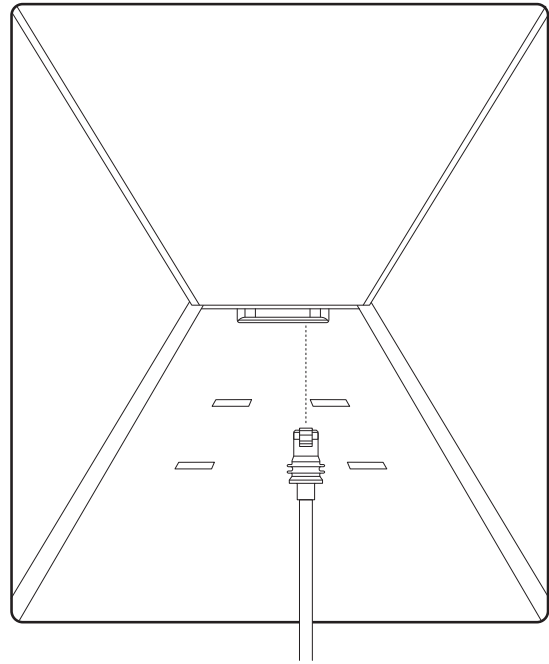

*Walang kasamang Mini Starlink Cable. Available sa shop.starlink.com.
Hindi na IP67 ang rating ng produktong ito kasama ng standard na RJ45 cable.