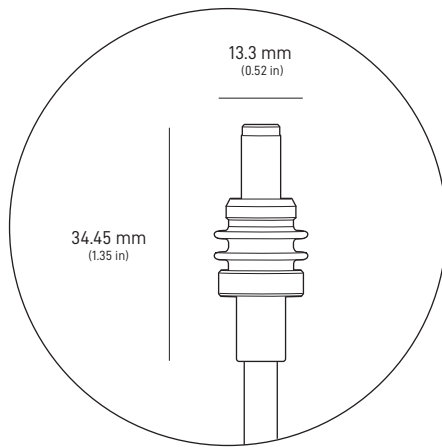

STARLINK | MGA DETALYE NG MINI

Ano ang Laman ng Kahon

Starlink na may Integrated WiFi

Kickstand

Pipe Adapter at Flat Mount

DC Power Cable  
15 m  
(49.2 ft)

Power Supply

Starlink Plug

**Timbang ng Package:** 2.89 kg (6.37 lbs)

**Sukat ng Package:** 430 x 334 x 79 mm (16.92 x 13.14 x 3.11 in)

<b>Antenna</b>	Electronic Phased Array
<b>Field of View</b>	110°
<b>Orientation</b>	Software Assisted Manual Orienting
<b>Timbang</b>	1.10 kg (2.43 lb) 1.16 kg (2.56 lb) kapag may Kickstand 1.53 kg (3.37 lb) kapag may Kickstand at 15 m Cable
<b>Environmental Rating</b>	IP67 Type 4 na may naka-install na DC Power Cable at Starlink Plug/Cable
<b>Operating Temperature</b>	-30°C hanggang 50°C (-22°F hanggang 122°F)
<b>Bilis ng Hangin</b>	Operational: 96 kph+ (60 mph+)
<b>Snow Melt Capability</b>	Hanggang 25mm/oras (1 in/oras)
<b>Power Consumption</b>	Average: 25-40W
<b>Input Rating</b>	12-48V 60W
<b>USB PD Requirement</b>	100W, 20V/5A Minimum (na may Starlink USB-C para sa Barrel Jack Cable Accessory)

<b>Sukat ng Produkto</b>	91 x 44 x 51 mm (3.6 in x 1.7 in x 2.0 in)
<b>Timbang</b>	0.2 kg (0.44 lbs)
<b>Environmental Rating</b>	IP66 Type 4
<b>Operating Temperature</b>	-30°C hanggang 50°C (-22°F hanggang 122°F)
<b>Mga Detalye ng Power</b>	100–240V ~ 1.6A 50–60 Hz

103.5 mm  
(4.07 in)

58.1 mm  
(2.29 in)

172.7 mm  
(6.8 in)

83.9 mm  
(3.3 in)

41.9 mm  
(1.65 in)

66.1 mm  
(2.6 in)