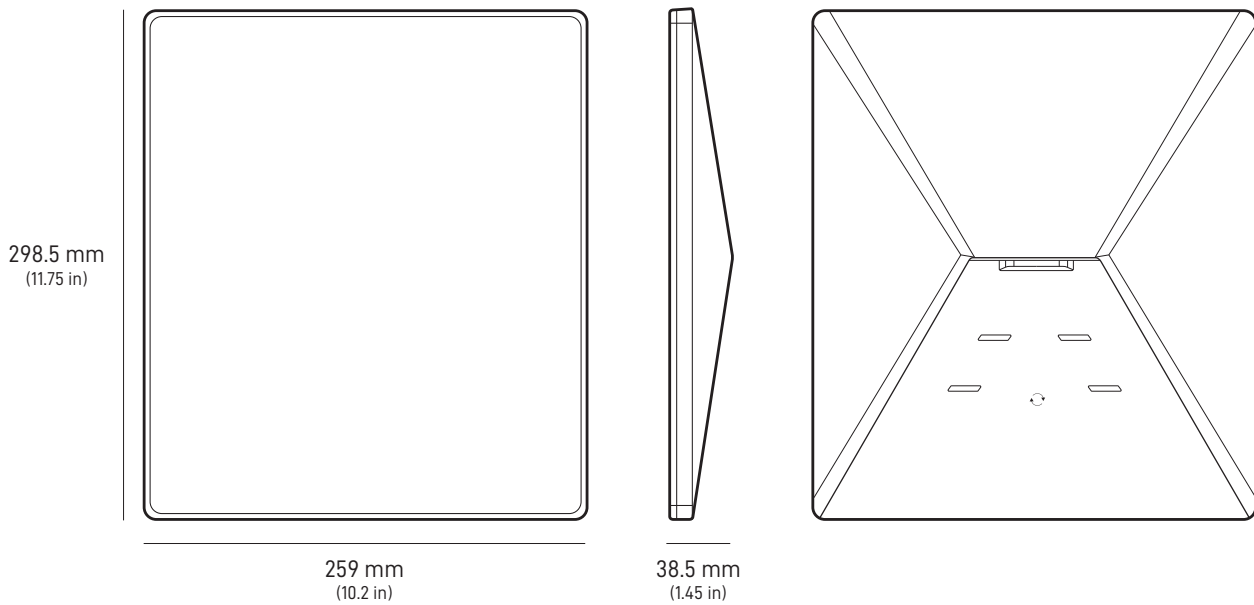

STARLINK | MGA DETALYE NG MINI

Ano ang Laman ng Kahon

Starlink na may Integrated WiFi

Kickstand

Pipe Adapter at Flat Mount

DC Power Cable  
15 m  
(49.2 ft)

Power Supply

Starlink Plug

**Timbang ng Package:** 2.89 kg (6.37 lbs)

**Sukat ng Package:** 430 x 334 x 79 mm (16.92 x 13.14 x 3.11 in)

<b>Antenna</b>	Electronic Phased Array
<b>Field of View</b>	110°
<b>Orientation</b>	Software Assisted Manual Orienting
<b>Timbang</b>	1.10 kg (2.43 lb) 1.16 kg (2.56 lb) kapag may Kickstand 1.53 kg (3.37 lb) kapag may Kickstand at 15 m Cable
<b>Environmental Rating</b>	IP67 Type 4 na may naka-install na DC Power Cable at Starlink Plug/Cable
<b>Operating Temperature</b>	-30°C hanggang 50°C (-22°F hanggang 122°F)
<b>Bilis ng Hangin</b>	Operational: 96 kph+ (60 mph+)
<b>Snow Melt Capability</b>	Hanggang 25mm/oras (1 in/oras)
<b>Power Consumption</b>	Average: 25-40W
<b>Input Rating</b>	12-48V 60W
<b>USB PD Requirement</b>	100W, 20V/5A Minimum (na may Starlink USB-C para sa Barrel Jack Cable Accessory)

<b>Sukat ng Produkto</b>	91 x 44 x 51 mm (3.6 in x 1.7 in x 2.0 in)
<b>Timbang</b>	0.2 kg (0.44 lbs)
<b>Environmental Rating</b>	IP66 Type 4
<b>Operating Temperature</b>	-30°C hanggang 50°C (-22°F hanggang 122°F)
<b>Mga Detalye ng Power</b>	100–240V ~ 1.6A 50–60 Hz

103.5 mm  
(4.07 in)

58.1 mm  
(2.29 in)

172.7 mm  
(6.8 in)

83.9 mm  
(3.3 in)

41.9 mm  
(1.65 in)

66.1 mm  
(2.6 in)