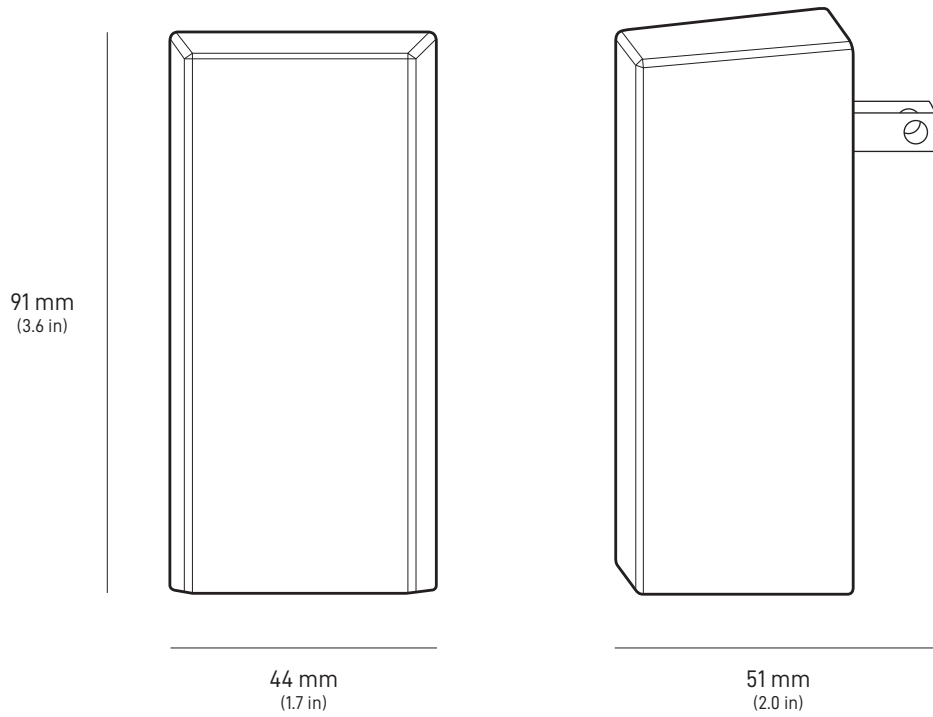

STARLINK | MGA DETALYE NG MINI

Ano ang Laman ng Kahon

Starlink na may Integrated WiFi

Kickstand

Pipe Adapter at Flat Mount

DC Power Cable  
15 m  
(49.2 ft)

Power Supply

Starlink Plug

**Timbang ng Package:** 2.89 kg (6.37 lbs)

**Sukat ng Package:** 430 x 334 x 79 mm (16.92 x 13.14 x 3.11 in)

<b>Antenna</b>	Electronic Phased Array
<b>Field of View</b>	110°
<b>Orientation</b>	Software Assisted Manual Orienting
<b>Timbang</b>	1.10 kg (2.43 lb) 1.16 kg (2.56 lb) kapag may Kickstand 1.53 kg (3.37 lb) kapag may Kickstand at 15 m Cable
<b>Environmental Rating</b>	IP67 Type 4 na may naka-install na DC Power Cable at Starlink Plug/Cable
<b>Operating Temperature</b>	-30°C hanggang 50°C (-22°F hanggang 122°F)
<b>Bilis ng Hangin</b>	Operational: 96 kph+ (60 mph+)
<b>Snow Melt Capability</b>	Hanggang 25mm/oras (1 in/oras)
<b>Power Consumption</b>	Average: 25-40W
<b>Input Rating</b>	12-48V 60W
<b>USB PD Requirement</b>	100W, 20V/5A Minimum (na may Starlink USB-C para sa Barrel Jack Cable Accessory)

<b>Sukat ng Produkto</b>	91 x 44 x 51 mm (3.6 in x 1.7 in x 2.0 in)
<b>Timbang</b>	0.2 kg (0.44 lbs)
<b>Environmental Rating</b>	IP66 Type 4
<b>Operating Temperature</b>	-30°C hanggang 50°C (-22°F hanggang 122°F)
<b>Mga Detalye ng Power</b>	100–240V ~ 1.6A 50–60 Hz

103.5 mm  
(4.07 in)

58.1 mm  
(2.29 in)

172.7 mm  
(6.8 in)

83.9 mm  
(3.3 in)

41.9 mm  
(1.65 in)

66.1 mm  
(2.6 in)